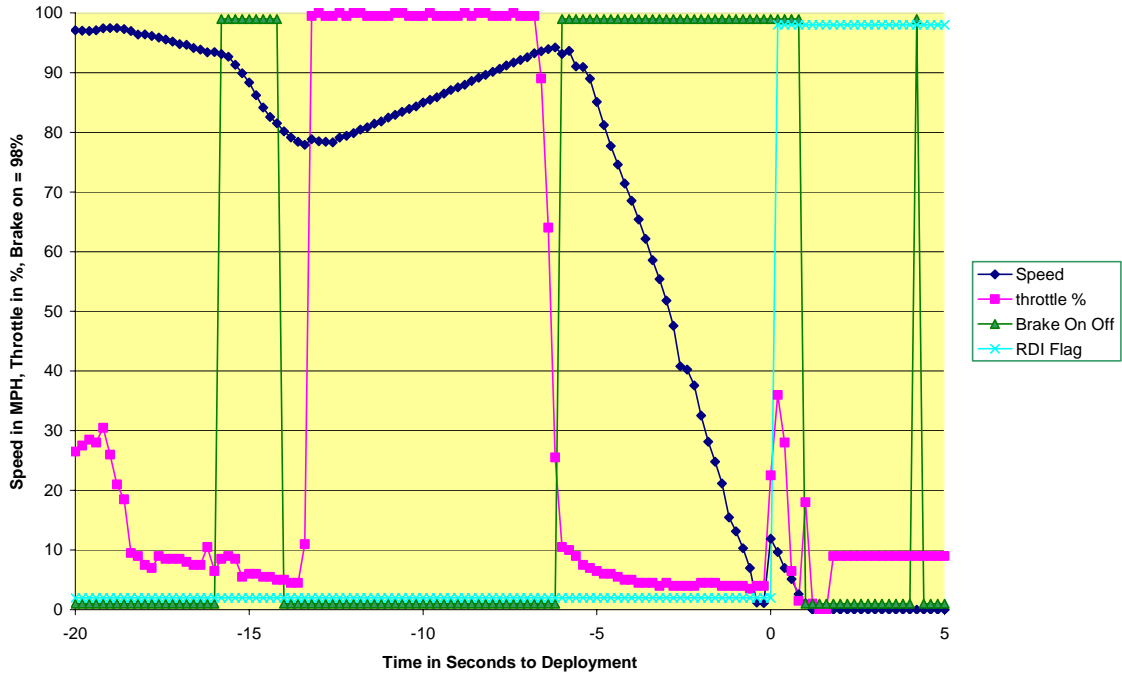

Example PCM Event Data Recorder Information - Deployment

Example Ford PCM Event Data Recorder with Power Loss at Impact